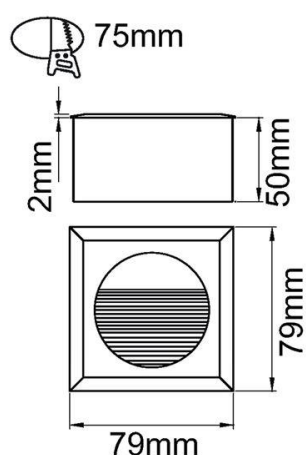

## Product Dimensions

**KSR1300/02**

**KSR1301/03**

**KSR1307/8**

KSR Lighting is constantly developing and improving its products. For this reason, all product descriptions in this data sheet are intended as a general guide, and KSR may change specifications from time to time in the interest of product development, without prior notification or public announcement. All descriptions in this data sheet present only general particulars of the goods to which they refer and shall not form part of any contract. Data in this guide has been obtained in controlled experimental conditions. However, KSR Lighting cannot accept any liability arising from the reliance on such data to the extent permitted.