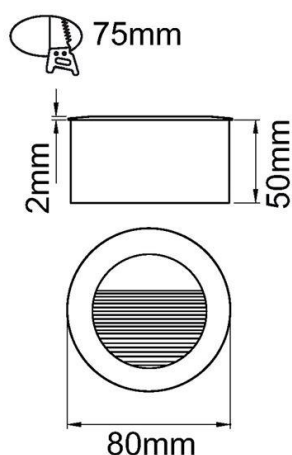

## Product Dimensions

**KSR1300/02**

**KSR1301/03**

**KSR1307/8**

KSR Lighting is constantly developing and improving its products. For this reason, all product descriptions in this data sheet are intended as a general guide, and KSR may change specifications from time to time in the interest of product development, without prior notification or public announcement. All descriptions in this data sheet present only general particulars of the goods to which they refer and shall not form part of any contract. Data in this guide has been obtained in controlled experimental conditions. However, KSR Lighting cannot accept any liability arising from the reliance on such data to the extent permitted.