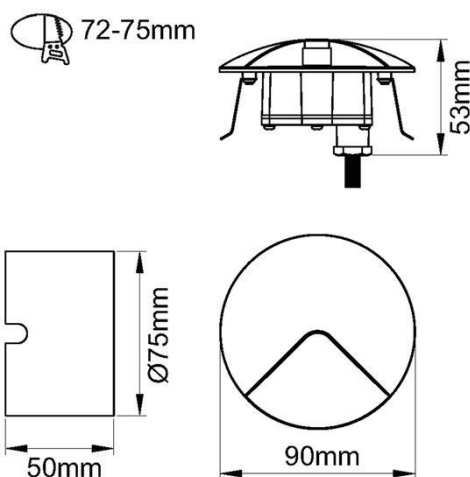

## Product Dimensions

**KSR1300/02**

**KSR1301/03**

**KSR1307/8**

KSR Lighting is constantly developing and improving its products. For this reason, all product descriptions in this data sheet are intended as a general guide, and KSR may change specifications from time to time in the interest of product development, without prior notification or public announcement. All descriptions in this data sheet present only general particulars of the goods to which they refer and shall not form part of any contract. Data in this guide has been obtained in controlled experimental conditions. However, KSR Lighting cannot accept any liability arising from the reliance on such data to the extent permitted.